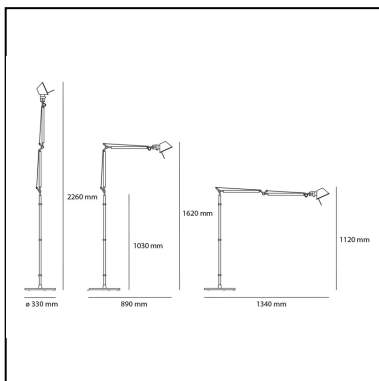

Tolomeo Floor LED 3000K - Body Lamp

Michele De Lucchi
Giancarlo Fassina

DESCRIPTION

The code is referred to the body lamp only

PRODUCT CODE: A004800

FEATURES

- Article Code: **A004800**
- Colour: **Aluminium**
- Installation: **Floor**
- Material: **Aluminium, steel**
- Series: **Design Collection**
- design by: **Michele De Lucchi, Giancarlo Fassina**

DIMENSIONS

- Height: **cm 162**
- Base Diameter: **cm 33**
- Max Extension Height: **cm 226**
- Glow Wire Test: **750°**

SOURCES INCLUDED

- Category: **Led**
- Number: **1**
- Watt: **10W**
- Color temperature (K): **3000K**
- CRI: **90**

LUMINAIRE

- Watt: **10W**
- Voltage: **220V-240V**
- Delivered lumens output: **632lm**
- CCT: **3000K**
- Efficiency: **70%**
- Efficacy: **63.18lm/W**
- CRI: **90**
- Dimmer Typology: **Microswitch Dimmer**