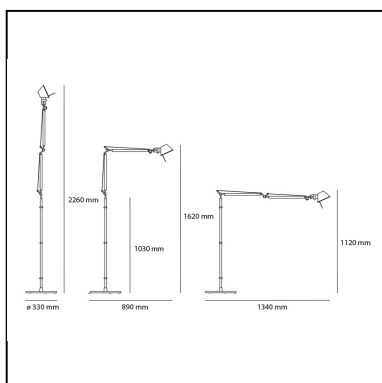

Tolomeo Floor Led TW - Aluminium - Body Lamp

Michele De Lucchi
Giancarlo Fassina

IP20   EAC   TW

LUMINAIRE

- Watt: **14W**
- Voltage: **24V**
- Delivered lumens output: **450lm**
- CCT: **4500K**
- Efficiency: **67%**
- Efficacy: **32.14lm/W**
- CRI: **80**

Notes

Complete lamp consists of body lamp + accessories

DESCRIPTION

The code is referred to the body lamp only

PRODUCT CODE: 1530050A

FEATURES

- Article Code: **1530050A**
- Colour: **Aluminium**
- Installation: **Floor**
- Material: **Aluminium, steel**
- Series: **Design Collection**
- design by: **Michele De Lucchi, Giancarlo Fassina**

DIMENSIONS

- Height: **cm 162**
- Base Diameter: **cm 33**
- Max Extension Height: **cm 226**
- Impact Resistance: **N/D**
- Glow Wire Test: **N/D°**

SOURCES INCLUDED

- Category: **Led TW**
- Number: **1**
- Watt: **14W**
- CRI: **80**