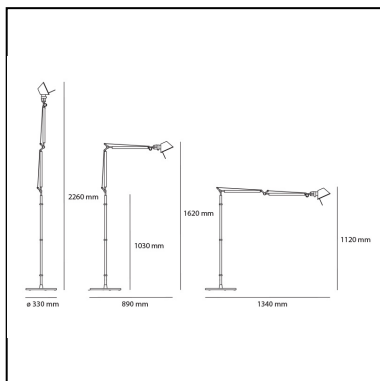

Tolomeo Floor - White - Body Lamp

Michele De Lucchi
Giancarlo Fassina

DESCRIPTION

The code is referred to the body lamp only

PRODUCT CODE: A004420

FEATURES

- Article Code: **A004420**
- Colour: **White**
- Installation: **Floor**
- Material: **Aluminium, steel**
- Series: **Design Collection**
- design by: **Michele De Lucchi, Giancarlo Fassina**

DIMENSIONS

- Height: **cm 162**
- Base Diameter: **cm 33**
- Max Extension Height: **cm 226**
- Impact Resistance: **N/D**
- Glow Wire Test: **N/D°**

NOT INCLUDED SOURCES

- Category: **HALO**
- Number: **1**
- Lbs: **A60**
- Watt: **77W**
- Socket: **E27**
- Color Rendering: **1a**
- Color temperature (K): **2900K**
- Duration (h): **1000h**

ALTERNATIVE SOURCES

LUMINAIRE

- Watt: **100W**
- Voltage: **220V-240V**
- Delivered lumens output: **804lm**
- Efficiency: **58%**
- Efficacy: **8.04lm/W**
- CRI: **100**

Notes

Possibility to mount LED source on E27 Socket. Complete lamp consists of body lamp + accessories

- Category: **LED RETROFIT**
- Number: **1**
- Watt: **8W**
- Delivered lumens output: **1000lm**
- Socket: **E27**

Accessories

Aluminium sliding support A014000

Floor support aluminium-mandatory to compose the lamp A012820