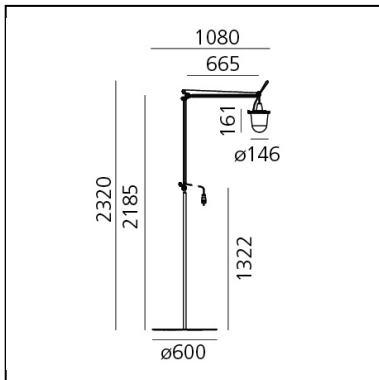

Tolomeo Lampione Outdoor Floor - Body Lamp

Michele De Lucchi
Giancarlo Fassina

IP44 

LUMINAIRE

- Watt: **20W**
- Delivered lumens output: **1613lm**
- CCT: **3000K**
- Efficiency: **93%**
- Efficacy: **80.65lm/W**
- CRI: **80**

DIMENSIONS

- Width: **cm 108**
- Height: **cm 21.8**
- Base Diameter: **cm 60**
- Max Extension Height: **cm 2.3**

SOURCES INCLUDED

- Category: **Led**
- Number: **1**
- Watt: **20 W**
- Delivered lumens output: **1865 lm**
- Color temperature (K): **3000 K**
- CRI: **80**