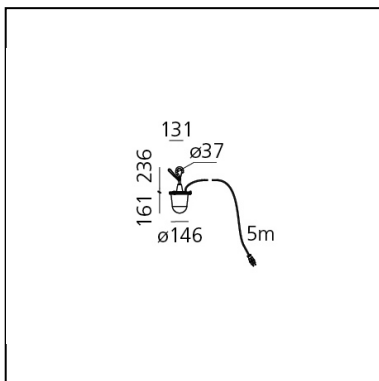

Tolomeo Lampione Outdoor Hook

Michele De Lucchi
Giancarlo Fassina

IP44 

LUMINAIRE

- Watt: **20W**
- Delivered lumens output: **1613lm**
- CCT: **3000K**
- Efficiency: **93%**
- Efficacy: **80.65lm/W**
- CRI: **80**

DESCRIPTION

"The Tolomeo family is expanded to include a new outdoor product. The light source is enclosed in a diffusing cap fitted inside a transparent IP65 plastic unit that recalls old lampposts, in use when light was produced from oil. The structural elements of Tolomeo were strengthened and consolidated to resist to the increased stress. The family is also enriched with a shade to adapt the lamp for use on terraces or in domestic outdoor locations." Michele De Lucchi

PRODUCT CODE: T078500

FEATURES

- Article Code: **T078500**
- Colour: **Alluminium**
- Installation: **Suspension**
- Material: **Aluminum, steel**
- Series: **Architectural Outdoor**
- Environment: **Outdoor**
- Emission: **Direct**
- design by: **Michele De Lucchi, Giancarlo Fassina**

DIMENSIONS

- Height: **cm 19.8**
- Diameter: **cm 14.6**

SOURCES INCLUDED

- Category: **Led**
- Number: **1**
- Watt: **20 W**
- Delivered lumens output: **1865 lm**
- Color temperature (K): **3000 K**
- CRI: **80**