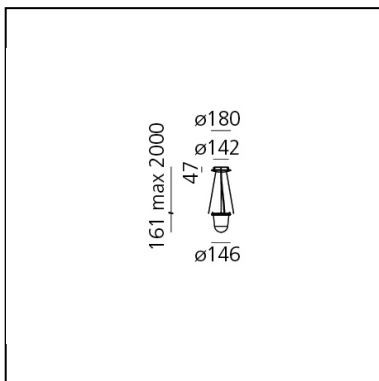

Tolomeo Lampione Outdoor Suspension

Michele De Lucchi
Giancarlo Fassina

IP65 

LUMINAIRE

- Watt: **20W**
- Delivered lumens output: **1613lm**
- CCT: **3000K**
- Efficiency: **93%**
- Efficacy: **80.65lm/W**
- CRI: **80**

PRODUCT CODE: T078000

FEATURES

- Article Code: **T078000**
- Colour: **Alluminium**
- Installation: **Suspension**
- Material: **Aluminum, steel**
- Series: **Architectural Outdoor**
- Environment: **Outdoor**
- Emission: **Direct**
- design by: **Michele De Lucchi, Giancarlo Fassina**

DIMENSIONS

- Height: **cm 16**
- Diameter: **cm 14.6**
- Base Diameter: **cm 14.2**
- Max Height from ceiling: **cm 200**

SOURCES INCLUDED

- Category: **Led**
- Number: **1**
- Watt: **20 W**
- Delivered lumens output: **1865 lm**
- Color temperature (K): **3000 K**
- CRI: **80**