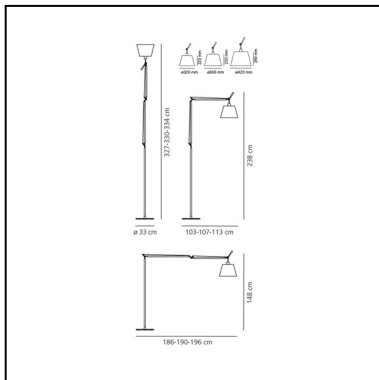

Tolomeo Floor Mega - Alluminium - Dimmer - Body Lamp

Michele De Lucchi
Giancarlo Fassina

IP20     

LUMINAIRE

- Watt: **150W**
- Voltage: **220V-240V**
- Delivered lumens output: **2420lm**
- CCT: **2900K**
- Efficiency: **84%**
- Efficacy: **16.13lm/W**

Notes

Diffuser available in three sizes. Complete lamp consists of body lamp + accessories

DESCRIPTION

The code is referred to the body lamp only

PRODUCT CODE: 0778010A

FEATURES

- Article Code: **0778010A**
- Colour: **Alluminium**
- Installation: **Floor**
- Material: **Silk satin fabric or parchment paper, aluminum, steel**
- Series: **Design Collection**
- design by: **Michele De Lucchi, Giancarlo Fassina**

DIMENSIONS

- Length: **cm 103**
- Height: **cm 148**
- Diameter: **cm 32**
- Base Diameter: **cm 33**
- Max Extension Height: **cm 327**
- Max Extension Length: **cm 186**
- Impact Resistance: **N/D**
- Glow Wire Test: **N/D°**

- Category: **LED RETROFIT**
- Number: **1**
- Watt: **21W**
- Socket: **E27**

Accessories

Parchment paper diffuser ø 360 mm 0780020A

Base + stem black 0779030A

Silk diffuser ø 360 mm 0781020A

Black satin diffuser ø 360 mm 0772020A