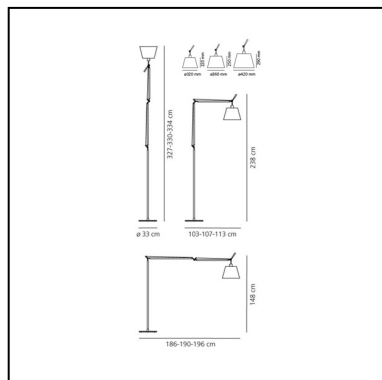

Tolomeo Floor Mega - Black - Dimmer - Body Lamp

Michele De Lucchi
Giancarlo Fassina

DESCRIPTION

The code is referred to the body lamp only

PRODUCT CODE: 0778030A

FEATURES

- Article Code: **0778030A**
- Colour: **Black**
- Installation: **Floor**
- Material: **Silk satin fabric or parchment paper, aluminum, steel**
- Series: **Design Collection**
- design by: **Michele De Lucchi, Giancarlo Fassina**

DIMENSIONS

- Length: **cm 103**
- Height: **cm 148**
- Diameter: **cm 32**
- Base Diameter: **cm 33**
- Max Extension Height: **cm 327**
- Max Extension Length: **cm 186**
- Impact Resistance: **N/D**
- Glow Wire Test: **N/D°**

NOT INCLUDED SOURCES

LUMINAIRE

- Watt: **150W**
- Voltage: **220V-240V**
- Delivered lumens output: **2420lm**
- CCT: **2900K**
- Efficiency: **84%**
- Efficacy: **16.13lm/W**
- CRI: **100**

Notes

Diffuser available in three sizes. Complete lamp consists of body lamp + accessories

Silk diffuser ø 320 mm 0781010A

Black satin diffuser ø 320 mm 0772010A

Silk diffuser ø 420 mm 0781030A

Black satin diffuser ø 420 mm 0772030A

Base + stem aluminium 0779010A