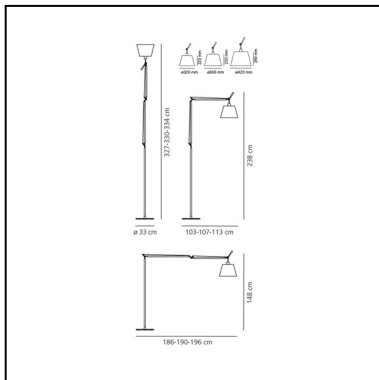

Tolomeo Floor Mega - Black - On/Off - Body Lamp

Michele De Lucchi
Giancarlo Fassina

LUMINAIRE

- Watt: **150W**
- Voltage: **220V-240V**
- Delivered lumens output: **2420lm**
- CCT: **2900K**
- Efficiency: **84%**
- Efficacy: **16.13lm/W**

Notes

Possibility to mount LED source on E27 Socket. Complete lamp consists of body lamp + accessories

DESCRIPTION

The code is referred to the body lamp only

PRODUCT CODE: 0564030A

FEATURES

- Article Code: **0564030A**
- Colour: **Black**
- Installation: **Floor**
- Material: **Silk satin fabric or parchment paper, aluminum, steel**
- Series: **Design Collection**
- design by: **Michele De Lucchi, Giancarlo Fassina**

DIMENSIONS

- Length: **cm 103**
- Height: **cm 148**
- Diameter: **cm 32**
- Base Diameter: **cm 33**
- Max Extension Height: **cm 327**
- Max Extension Length: **cm 186**
- Impact Resistance: **N/D**
- Glow Wire Test: **N/D°**

NOT INCLUDED SOURCES