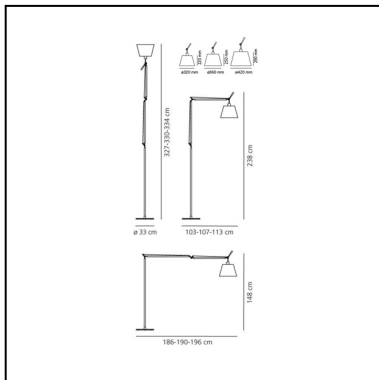

Tolomeo Floor Mega - LED 2700K - Alluminium - Dimmer - Body Lamp

Michele De Lucchi
Giancarlo Fassina

LUMINAIRE

- Watt: **31W**
- Voltage: **48V**
- Delivered lumens output: **1868lm**
- CCT: **2700K**
- Efficiency: **69%**
- Efficacy: **60.26lm/W**
- CRI: **90**
- Dimmer Typology: **Microswitch Dimmer su cavo**

Notes

Diffuser available in three sizes. Complete lamp consists of body lamp + accessories

DESCRIPTION

The code is referred to the body lamp only

PRODUCT CODE: 0762W10A

FEATURES

- Article Code: **0762W10A**
- Colour: **Alluminium**
- Installation: **Floor**
- Material: **Silk satin fabric or parchment paper, aluminium, steel**
- Series: **Design Collection**
- design by: **Michele De Lucchi, Giancarlo Fassina**

DIMENSIONS

- Length: **cm 103**
- Height: **cm 148**
- Diameter: **cm 32**
- Base Diameter: **cm 33**
- Max Extension Height: **cm 327**
- Max Extension Length: **cm 186**
- Impact Resistance: **N/D**
- Glow Wire Test: **650°C**

SOURCES INCLUDED

- Category: **Led**
- Number: **1**
- Watt: **31W**
- Color temperature (K): **2700K**
- CRI: **90**