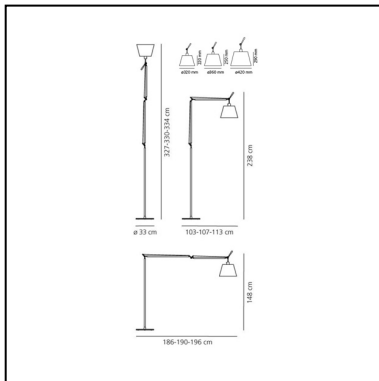

Tolomeo Floor Mega - LED 2700K - Aluminium - Dimmer on head - Body Lamp

Michele De Lucchi
Giancarlo Fassina

IP20      

LUMINAIRE

- Watt: **31W**
- Voltage: **48V**
- Delivered lumens output: **1868lm**
- CCT: **2700K**
- Efficiency: **69%**
- Efficacy: **60.26lm/W**
- CRI: **90**
- Dimmer Typology: **Microswitch Dimmer**

Notes

Diffuser available in three sizes. Complete lamp consists of body lamp + accessories

DESCRIPTION

The code is referred to the body lamp only

PRODUCT CODE: 0761W10A

FEATURES

- Article Code: **0761W10A**
- Colour: **Aluminium**
- Installation: **Floor**
- Material: **Silk satin fabric or parchment paper, aluminium, steel**
- Series: **Design Collection**
- design by: **Michele De Lucchi, Giancarlo Fassina**

DIMENSIONS

- Length: **cm 103**
- Height: **cm 148**
- Diameter: **cm 32**
- Base Diameter: **cm 33**
- Max Extension Height: **cm 327**
- Max Extension Length: **cm 186**
- Impact Resistance: **N/D**
- Glow Wire Test: **650°C**

SOURCES INCLUDED

- Category: **Led**
- Number: **1**
- Watt: **31W**
- Color temperature (K): **2700K**
- CRI: **90**

Accessories

Parchment paper diffuser ø 360 mm 0780020A

Base + stem aluminium (LED version) 0763010A