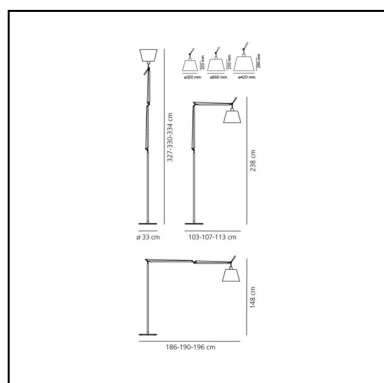

SOURCES INCLUDED

- Category: **Led**
- Number: **1**
- Watt: **31W**
- Color temperature (K): **2700K**
- CRI: **90**

LUMINAIRE

- Watt: **31W**
- Voltage: **48V**
- Delivered lumens output: **1868lm**
- CCT: **2700K**
- Efficiency: **69%**
- Efficacy: **60.26lm/W**
- CRI: **90**
- Dimmer Typology: **Microswitch Dimmer su cavo**

Notes

Diffuser available in three sizes. Complete lamp consists of body lamp + accessories