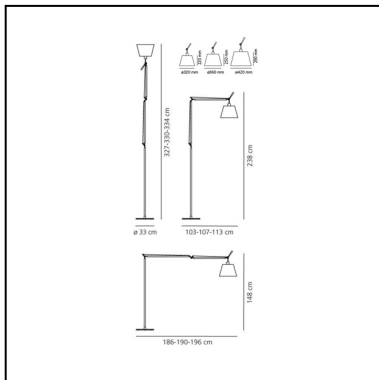

Tolomeo Floor Mega - LED 2700K - Black - Dimmer on head - Body Lamp

Michele De Lucchi
Giancarlo Fassina

LUMINAIRE

- Watt: **31W**
- Voltage: **48V**
- Delivered lumens output: **1868lm**
- CCT: **2700K**
- Efficiency: **69%**
- Efficacy: **60.26lm/W**
- CRI: **90**
- Dimmer Typology: **Microswitch Dimmer**

Notes

Diffuser available in three sizes. Complete lamp consists of body lamp + accessories

DESCRIPTION

The code is referred to the body lamp only

PRODUCT CODE: 0761W30A

FEATURES

- Article Code: **0761W30A**
- Colour: **Black**
- Installation: **Floor**
- Material: **Silk satin fabric or parchment paper, aluminium, steel**
- Series: **Design Collection**
- design by: **Michele De Lucchi, Giancarlo Fassina**

DIMENSIONS

- Length: **cm 107**
- Height: **cm 148**
- Diameter: **cm 36**
- Base Diameter: **cm 33**
- Max Extension Height: **cm 330**
- Max Extension Length: **cm 190**
- Impact Resistance: **N/D**
- Glow Wire Test: **650°C**

SOURCES INCLUDED

- Category: **Led**
- Number: **1**
- Watt: **31W**
- Color temperature (K): **2700K**
- CRI: **90**