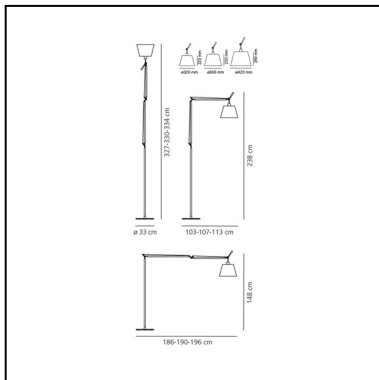

Tolomeo Floor Mega - LED 3000K - Alluminium - Dimmer - Body Lamp

Michele De Lucchi
Giancarlo Fassina

LUMINAIRE

- Watt: **31W**
- Voltage: **48V**
- Delivered lumens output: **1894lm**
- CCT: **3000K**
- Efficiency: **65%**
- Efficacy: **61.1lm/W**
- CRI: **92**
- Dimmer Typology: **Microswitch Dimmer su cavo**

Notes

Diffuser available in three sizes. Complete lamp consists of body lamp + accessories

DESCRIPTION

The code is referred to the body lamp only

PRODUCT CODE: 0762010A

FEATURES

- Article Code: **0762010A**
- Colour: **Alluminium**
- Installation: **Floor**
- Material: **Silk satin fabric or parchment paper, aluminium, steel**
- Series: **Design Collection**
- design by: **Michele De Lucchi, Giancarlo Fassina**

DIMENSIONS

- Length: **cm 103**
- Height: **cm 148**
- Diameter: **cm 32**
- Base Diameter: **cm 33**
- Max Extension Height: **cm 327**
- Max Extension Length: **cm 186**
- Impact Resistance: **N/D**
- Glow Wire Test: **650°C**

SOURCES INCLUDED

- Category: **Led**
- Number: **1**
- Watt: **31W**
- Color temperature (K): **3000K**
- CRI: **90**