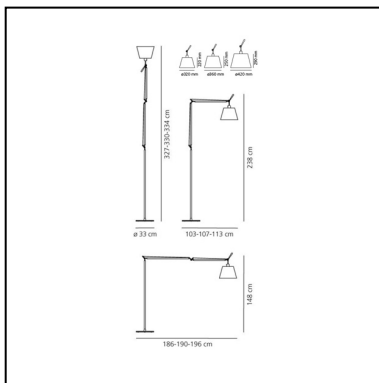

LUMINAIRE

- Watt: **31W**
- Voltage: **48V**
- Delivered lumens output: **1693lm**
- CCT: **3000K**
- Efficiency: **58%**
- Efficacy: **54.61lm/W**
- CRI: **92**
- Dimmer Typology: **Microswitch Dimmer**

Notes

Diffuser available in three sizes. Complete lamp consists of body lamp + accessories

DESCRIPTION

The code is referred to the body lamp only

PRODUCT CODE: 0761010A

FEATURES

- Article Code: **0761010A**
- Colour: **Alluminium**
- Installation: **Floor**
- Material: **Silk satin fabric or parchment paper, aluminium, steel**
- Series: **Design Collection**
- design by: **Michele De Lucchi, Giancarlo Fassina**

DIMENSIONS

- Length: **cm 103**
- Height: **cm 148**
- Diameter: **cm 32**
- Base Diameter: **cm 33**
- Max Extension Height: **cm 327**
- Max Extension Length: **cm 186**
- Impact Resistance: **N/D**
- Glow Wire Test: **650°C**

SOURCES INCLUDED