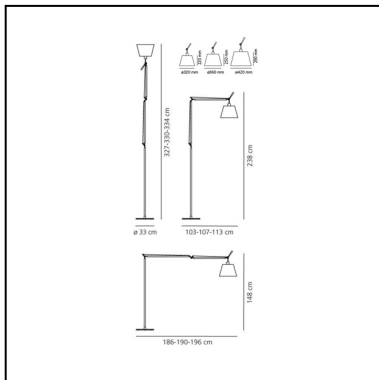

Tolomeo Floor Mega - LED 3000K - Black - Dimmer - Body Lamp

Michele De Lucchi
Giancarlo Fassina

LUMINAIRE

- Watt: **31W**
- Voltage: **48V**
- Delivered lumens output: **1914lm**
- CCT: **3000K**
- Efficiency: **66%**
- Efficacy: **61.76lm/W**
- CRI: **92**
- Dimmer Typology: **Microswitch Dimmer su cavo**

Notes

Diffuser available in three sizes. Complete lamp consists of body lamp + accessories

DESCRIPTION

The code is referred to the body lamp only

PRODUCT CODE: 0762030A

FEATURES

- Article Code: **0762030A**
- Colour: **Black**
- Installation: **Floor**
- Material: **Silk satin fabric or parchment paper, aluminium, steel**
- Series: **Design Collection**
- design by: **Michele De Lucchi, Giancarlo Fassina**

DIMENSIONS

- Length: **cm 103**
- Height: **cm 148**
- Diameter: **cm 32**
- Base Diameter: **cm 33**
- Max Extension Height: **cm 327**
- Max Extension Length: **cm 186**
- Impact Resistance: **N/D**
- Glow Wire Test: **650°C**

SOURCES INCLUDED

- Category: **Led**
- Number: **1**
- Watt: **31W**
- Color temperature (K): **3000K**
- CRI: **90**