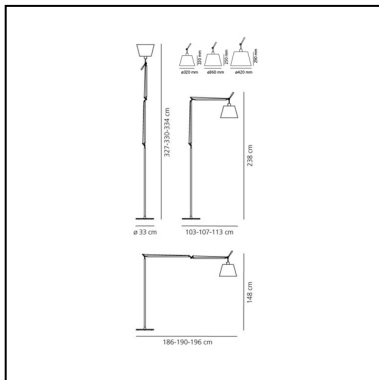

Tolomeo Floor Mega - LED 3000K - Black - Dimmer on head - Body Lamp

Michele De Lucchi
Giancarlo Fassina

LUMINAIRE

- Watt: **31W**
- Voltage: **48V**
- Delivered lumens output: **1894lm**
- CCT: **3000K**
- Efficiency: **65%**
- Efficacy: **61.1lm/W**
- CRI: **92**
- Dimmer Typology: **Microswitch Dimmer**

Notes

Diffuser available in three sizes. Complete lamp consists of body lamp + accessories

DESCRIPTION

The code is referred to the body lamp only

PRODUCT CODE: 0761030A

FEATURES

- Article Code: **0761030A**
- Colour: **Black**
- Installation: **Floor**
- Material: **Silk satin fabric or parchment paper, aluminium, steel**
- Series: **Design Collection**
- design by: **Michele De Lucchi, Giancarlo Fassina**

DIMENSIONS

- Length: **cm 107**
- Height: **cm 148**
- Diameter: **cm 36**
- Base Diameter: **cm 33**
- Max Extension Height: **cm 330**
- Max Extension Length: **cm 190**
- Impact Resistance: **N/D**
- Glow Wire Test: **650°C**

SOURCES INCLUDED

- Category: **Led**
- Number: **1**
- Watt: **31W**
- Color temperature (K): **3000K**
- CRI: **90**