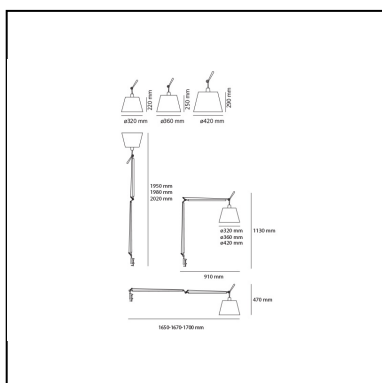

Tolomeo Mega Table - Aluminium with dimmer - Body Lamp

Michele De Lucchi
Giancarlo Fassina

IP20  Dimmerable: 

LUMINAIRE

- Watt: **150W**
- Voltage: **220V-240V**
- Delivered lumens output: **2900lm**
- CCT: **2900K**

Notes

Possibility to mount LED source on E27 Socket. Complete lamp consists of body lamp + accessories

DESCRIPTION

Materials: cantilevered arms in polished aluminium; diffuser in parchment paper, in silk satin or in black fabric on a plastic frame; joints and clamp in polished aluminium. Specification: diffuser, available in three sizes, adjustable in all directions. System of spring balancing. The code is referred to the body lamp only

PRODUCT CODE: 0778010A

FEATURES

- Article Code: **0778010A**
- Colour: **Aluminium**
- Installation: **Table**
- Material: **Aluminium, steel**
- Series: **Design Collection**
- design by: **Michele De Lucchi, Giancarlo Fassina**

DIMENSIONS

- Length: **cm 170**
- Height: **cm 200**
- Impact Resistance: **N/D**
- Glow Wire Test: **N/D°**

NOT INCLUDED SOURCES

- Category: **HALO**
- Number: **1**
- Lbs: **Qt32**
- Watt: **150W**
- Socket: **E27**
- Color Rendering: **1a**
- Color temperature (K): **2900K**
- Duration (h): **2000h**