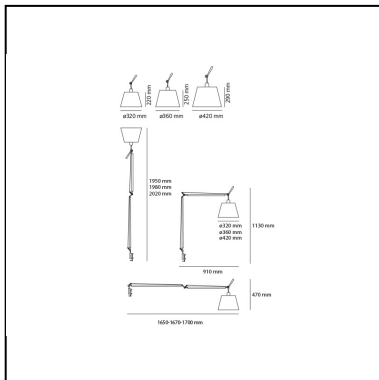

LUMINAIRE

- Watt: **150W**
- Voltage: **220V-240V**
- Delivered lumens output: **2900lm**
- CCT: **2900K**

Notes

Possibility to mount LED source on E27 Socket. Complete lamp consists of body lamp + accessories

DESCRIPTION

Materials: cantilevered arms in polished aluminium; diffuser in parchment paper, in silk satin or in black fabric on a plastic frame; joints and clamp in polished aluminium. Specification: diffuser, available in three sizes, adjustable in all directions. System of spring balancing. The code is referred to the body lamp only

PRODUCT CODE: 0564010A

FEATURES

- Article Code: **0564010A**
- Colour: **Aluminium**
- Installation: **Table**
- Material: **Aluminium, steel**
- Series: **Design Collection**
- design by: **Michele De Lucchi, Giancarlo Fassina**

DIMENSIONS

- Length: **cm 170**
- Height: **cm 200**
- Impact Resistance: **N/D**
- Glow Wire Test: **N/D°**

NOT INCLUDED SOURCES

- Category: **HALO**
- Number: **1**
- Lbs: **Qt32**
- Watt: **150W**
- Socket: **E27**
- Color Rendering: **1a**
- Color temperature (K): **2900K**
- Duration (h): **2000h**

ALTERNATIVE SOURCES