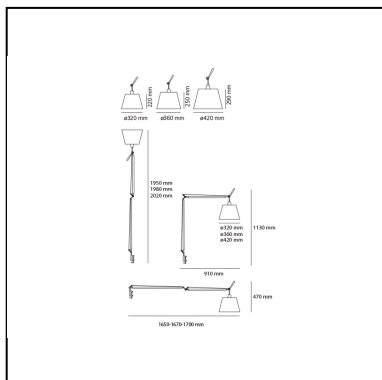

Tolomeo Mega Table - Black - with dimmer - Body Lamp

Michele De Lucchi
Giancarlo Fassina

IP20  Dimmerable: 

LUMINAIRE

- Watt: **150W**
- Voltage: **220V-240V**
- Delivered lumens output: **2420lm**
- CCT: **2900K**
- Efficiency: **84%**
- Efficacy: **16.13lm/W**
- CRI: **100**

Notes

Possibility to mount LED source on E27 Socket. Complete lamp consists of body lamp + accessories

DESCRIPTION

Materials: cantilevered arms in polished aluminium; diffuser in parchment paper, in silk satin or in black fabric on a plastic frame; joints and clamp in polished aluminium. Specification: diffuser, available in three sizes, adjustable in all directions. System of spring balancing. The code is referred to the body lamp only

PRODUCT CODE: 0778030A

FEATURES

- Article Code: **0778030A**
- Colour: **Black**
- Installation: **Table**
- Material: **Aluminium, steel**
- Series: **Design Collection**
- design by: **Michele De Lucchi, Giancarlo Fassina**

DIMENSIONS

- Length: **cm 170**
- Height: **cm 200**
- Impact Resistance: **N/D**
- Glow Wire Test: **N/D°**

NOT INCLUDED SOURCES

- Category: **HALO**
- Number: **1**
- Lbs: **Qt32**
- Watt: **150W**
- Socket: **E27**
- Color Rendering: **1a**
- Color temperature (K): **2900K**
- Duration (h): **2000h**