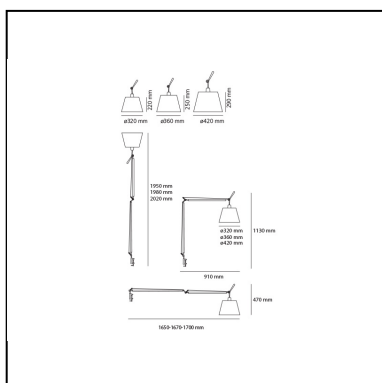

Tolomeo Mega Table - Black with switch on/off - Body Lamp

Michele De Lucchi
Giancarlo Fassina

IP20 

LUMINAIRE

- Watt: **150W**
- Voltage: **220V-240V**
- Delivered lumens output: **2900lm**
- CCT: **2900K**

Notes

Possibility to mount LED source on E27 Socket. Complete lamp consists of body lamp + accessories

DESCRIPTION

Materials: cantilevered arms in polished aluminium; diffuser in parchment paper, in silk satin or in black fabric on a plastic frame; joints and clamp in polished aluminium. Specification: diffuser, available in three sizes, adjustable in all directions. System of spring balancing. The code is referred to the body lamp only

PRODUCT CODE: 0564030A

FEATURES

- Article Code: **0564030A**
- Colour: **Black**
- Installation: **Table**
- Material: **Aluminium, steel**
- Series: **Design Collection**
- design by: **Michele De Lucchi, Giancarlo Fassina**

DIMENSIONS

- Length: **cm 170**
- Height: **cm 200**
- Impact Resistance: **N/D**
- Glow Wire Test: **N/D°**

NOT INCLUDED SOURCES

- Category: **HALO**
- Number: **1**
- Lbs: **Qt32**
- Watt: **150W**
- Socket: **E27**
- Color Rendering: **1a**
- Color temperature (K): **2900K**
- Duration (h): **2000h**