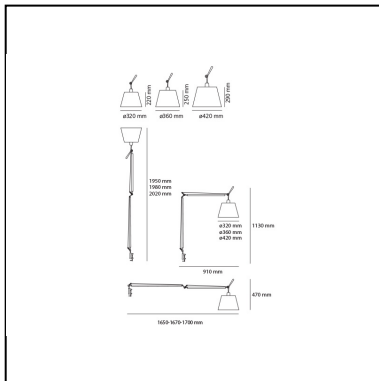

Tolomeo Mega Table LED 2700K Alluminium with dimmer on cable - Body Lamp

Michele De Lucchi
Giancarlo Fassina

IP20 

LUMINAIRE

- Watt: **31W**
- Voltage: **48V**
- Delivered lumens output: **1868lm**
- CCT: **2700K**
- Efficiency: **69%**
- Efficacy: **60.26lm/W**
- CRI: **90**
- Dimmer Typology: **Push button Dimmer su cavo**

Notes

Complete lamp consists of body lamp + accessories

DESCRIPTION

Materials: cantilevered arms in polished aluminium; diffuser in parchment paper, in silk satin or in black fabric on a plastic frame; joints and clamp in polished aluminium. Specification: diffuser, available in three sizes, adjustable in all directions. System of spring balancing. The code is referred to the body lamp only

PRODUCT CODE: 0762W10A

FEATURES

- Article Code: **0762W10A**
- Colour: **Alluminium**
- Installation: **Table**
- Material: **Aluminium, steel**
- Series: **Design Collection**
- design by: **Michele De Lucchi, Giancarlo Fassina**

DIMENSIONS

- Length: **cm 91**
- Height: **cm 113**

SOURCES INCLUDED

- Category: **Led**
- Number: **1**
- Watt: **31W**
- Color temperature (K): **2700K**
- CRI: **90**

Accessories

Parchment paper diffuser ø 360 mm 0780020A