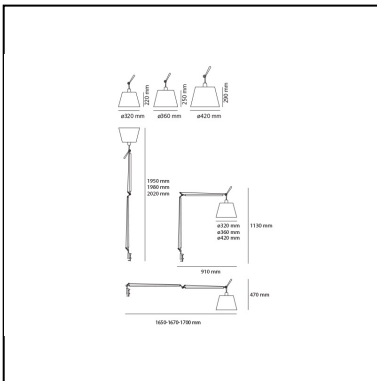

LUMINAIRE

- Watt: **31W**
- Voltage: **48V**
- Delivered lumens output: **1868lm**
- CCT: **2700K**
- Efficiency: **69%**
- Efficacy: **60.26lm/W**
- CRI: **90**
- Dimmer Typology: **Push button Dimmer**

Notes

Complete lamp consists of body lamp + accessories

DESCRIPTION

Materials: cantilevered arms in polished aluminium; diffuser in parchment paper, in silk satin or in black fabric on a plastic frame; joints and clamp in polished aluminium. Specification: diffuser, available in three sizes, adjustable in all directions. System of spring balancing. The code is referred to the body lamp only

PRODUCT CODE: 0761W10A

FEATURES

- Article Code: **0761W10A**
- Colour: **Alluminium**
- Installation: **Table**
- Material: **Aluminium, steel**
- Series: **Design Collection**
- design by: **Michele De Lucchi, Giancarlo Fassina**

DIMENSIONS

- Length: **cm 91**
- Height: **cm 113**

SOURCES INCLUDED

- Category: **Led**
- Number: **1**
- Watt: **31W**
- Color temperature (K): **2700K**
- CRI: **90**