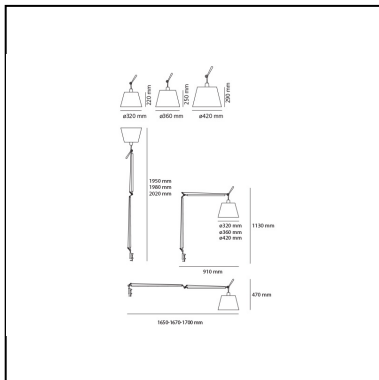

Tolomeo Mega Table LED 2700K Black with dimmer on cable - Body Lamp

Michele De Lucchi
Giancarlo Fassina

IP20 

LUMINAIRE

- Watt: **31W**
- Voltage: **48V**
- Delivered lumens output: **1868lm**
- CCT: **2700K**
- Efficiency: **69%**
- Efficacy: **60.26lm/W**
- CRI: **90**
- Dimmer Typology: **Push button Dimmer su cavo**

Notes

Complete lamp consists of body lamp + accessories

DESCRIPTION

Materials: cantilevered arms in polished aluminium; diffuser in parchment paper, in silk satin or in black fabric on a plastic frame; joints and clamp in polished aluminium. Specification: diffuser, available in three sizes, adjustable in all directions. System of spring balancing. The code is referred to the body lamp only

PRODUCT CODE: 0762W30A

FEATURES

- Article Code: **0762W30A**
- Colour: **Black**
- Installation: **Table**
- Material: **Aluminium, steel**
- Series: **Design Collection**
- design by: **Michele De Lucchi, Giancarlo Fassina**

DIMENSIONS

- Length: **cm 91**
- Height: **cm 113**

SOURCES INCLUDED

- Category: **Led**
- Number: **1**
- Watt: **31W**
- Color temperature (K): **2700K**
- CRI: **90**

Accessories

Parchment paper diffuser ø 360 mm 0780020A