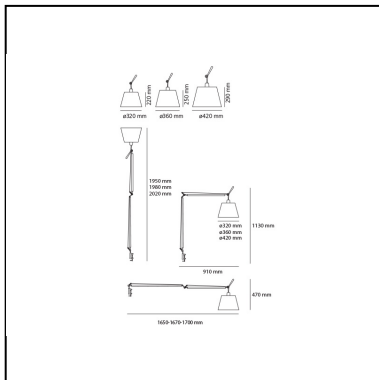

LUMINAIRE

- Watt: **31W**
- Voltage: **48V**
- Delivered lumens output: **1868lm**
- CCT: **2700K**
- Efficiency: **69%**
- Efficacy: **60.26lm/W**
- CRI: **90**
- Dimmer Typology: **Push button Dimmer**

Notes

Complete lamp consists of body lamp + accessories

DESCRIPTION

Materials: cantilevered arms in polished aluminium; diffuser in parchment paper, in silk satin or in black fabric on a plastic frame; joints and clamp in polished aluminium. Specification: diffuser, available in three sizes, adjustable in all directions. System of spring balancing. The code is referred to the body lamp only

PRODUCT CODE: 0761W30A

FEATURES

- Article Code: **0761W30A**
- Colour: **Black**
- Installation: **Table**
- Material: **Aluminium, steel**
- Series: **Design Collection**
- design by: **Michele De Lucchi, Giancarlo Fassina**

DIMENSIONS

- Length: **cm 91**
- Height: **cm 113**

SOURCES INCLUDED

- Category: **Led**
- Number: **1**
- Watt: **31W**
- Color temperature (K): **2700K**
- CRI: **90**