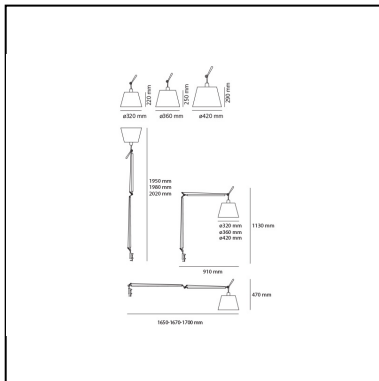

Tolomeo Mega Table LED 3000K Alluminium with dimmer on cable - Body Lamp

Michele De Lucchi
Giancarlo Fassina

IP20 

LUMINAIRE

- Watt: **31W**
- Voltage: **48V**
- Delivered lumens output: **1894lm**
- CCT: **3000K**
- Efficiency: **65%**
- Efficacy: **61.1lm/W**
- CRI: **92**
- Dimmer Typology: **Push button Dimmer su cavo**

Notes

Complete lamp consists of body lamp + accessories

DESCRIPTION

Materials: cantilevered arms in polished aluminium; diffuser in parchment paper, in silk satin or in black fabric on a plastic frame; joints and clamp in polished aluminium. Specification: diffuser, available in three sizes, adjustable in all directions. System of spring balancing. The code is referred to the body lamp only

PRODUCT CODE: 0762010A

FEATURES

- Article Code: **0762010A**
- Colour: **Alluminium**
- Installation: **Table**
- Material: **Aluminium, steel**
- Series: **Design Collection**
- design by: **Michele De Lucchi, Giancarlo Fassina**

DIMENSIONS

- Length: **cm 91**
- Height: **cm 113**

SOURCES INCLUDED

- Category: **Led**
- Number: **1**
- Watt: **31W**
- Color temperature (K): **3000K**
- CRI: **90**

Accessories

Parchment paper diffuser ø 360 mm 0780020A