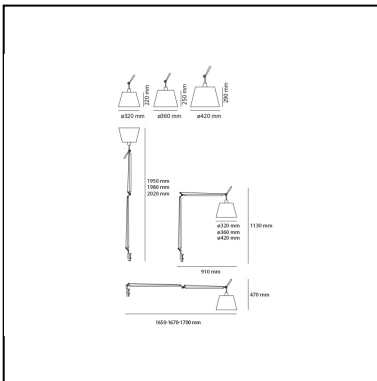

Tolomeo Mega Table LED 3000K Alluminium with dimmer on head - Body Lampada

Michele De Lucchi
Giancarlo Fassina

IP20 

LUMINAIRE

- Watt: **31W**
- Voltage: **48V**
- Delivered lumens output: **1693lm**
- CCT: **3000K**
- Efficiency: **58%**
- Efficacy: **54.61lm/W**
- CRI: **92**
- Dimmer Typology: **Push button Dimmer**

Notes

Complete lamp consists of body lamp + accessories

DESCRIPTION

Materials: cantilevered arms in polished aluminium; diffuser in parchment paper, in silk satin or in black fabric on a plastic frame; joints and clamp in polished aluminium. Specification: diffuser, available in three sizes, adjustable in all directions. System of spring balancing. The code is referred to the body lamp only

PRODUCT CODE: 0761010A

FEATURES

- Article Code: **0761010A**
- Colour: **Alluminium**
- Installation: **Table**
- Material: **Aluminium, steel**
- Series: **Design Collection**
- design by: **Michele De Lucchi, Giancarlo Fassina**

DIMENSIONS

- Length: **cm 91**
- Height: **cm 113**

SOURCES INCLUDED

- Category: **Led**
- Number: **1**
- Watt: **31W**
- Color temperature (K): **3000K**
- CRI: **90**

Accessories

Parchment paper diffuser ø 360 mm 0780020A