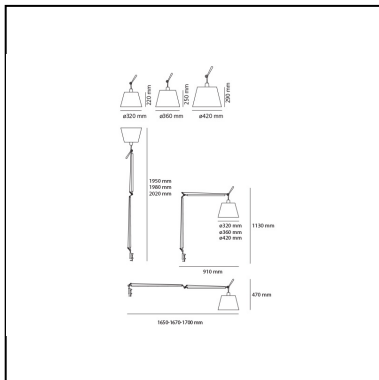

Tolomeo Mega Table LED 3000K Black with dimmer on head - Body Lamp

Michele De Lucchi
Giancarlo Fassina

IP20 

LUMINAIRE

- Watt: **31W**
- Voltage: **48V**
- Delivered lumens output: **1894lm**
- CCT: **3000K**
- Efficiency: **65%**
- Efficacy: **61.1lm/W**
- CRI: **92**
- Dimmer Typology: **Push button Dimmer**

Notes

Complete lamp consists of body lamp + accessories

DESCRIPTION

Materials: cantilevered arms in polished aluminium; diffuser in parchment paper, in silk satin or in black fabric on a plastic frame; joints and clamp in polished aluminium. Specification: diffuser, available in three sizes, adjustable in all directions. System of spring balancing. The code is referred to the body lamp only

PRODUCT CODE: 0761030A

FEATURES

- Article Code: **0761030A**
- Colour: **Black**
- Installation: **Table**
- Material: **Aluminium, steel**
- Series: **Design Collection**
- design by: **Michele De Lucchi, Giancarlo Fassina**

DIMENSIONS

- Length: **cm 91**
- Height: **cm 113**

SOURCES INCLUDED

- Category: **Led**
- Number: **1**
- Watt: **31W**
- Color temperature (K): **3000K**
- CRI: **90**

Accessories

Parchment paper diffuser ø 360 mm 0780020A