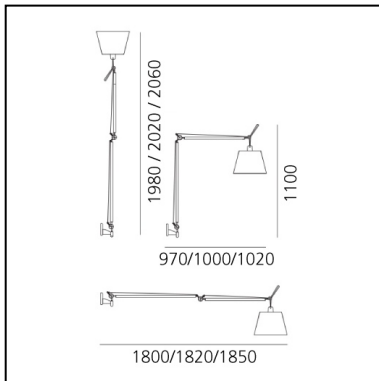

Tolomeo Mega Wall LED 2700K - with Dimmer on body lamp - Aluminium - Body Lamp

Michele De Lucchi
Giancarlo Fassina

IP20     

LUMINAIRE

- Watt: **31W**
- Voltage: **220V-240V**
- Delivered lumens output: **1868lm**
- CCT: **2700K**
- Efficiency: **69%**
- Efficacy: **60.26lm/W**
- CRI: **90**
- Dimmer Typology: **Push button Dimmer**

Notes

With dimmer. Diffuser available in three sizes. Complete lamp consists of body lamp + accessories

DESCRIPTION

Cantilevered arms in polished aluminium; diffuser in parchment paper on a plastic frame; wall support in polished aluminium. Diffuser adjustable in all directions. System of spring balancing.

PRODUCT CODE: 0761W10A

FEATURES

- Article Code: **0761W10A**
- Colour: **Aluminium**
- Installation: **Wall**
- Material: **Fabric or satin or parchment paper, aluminum, steel**
- Series: **Design Collection**
- design by: **Michele De Lucchi, Giancarlo Fassina**

DIMENSIONS

- Height: **cm 110**

SOURCES INCLUDED

- Category: **Led**
- Number: **1**
- Watt: **31W**
- Color temperature (K): **2700K**
- CRI: **90**

Accessories

Parchment paper diffuser ø 360 mm 0780020A

Silk diffuser ø 360 mm 0781020A