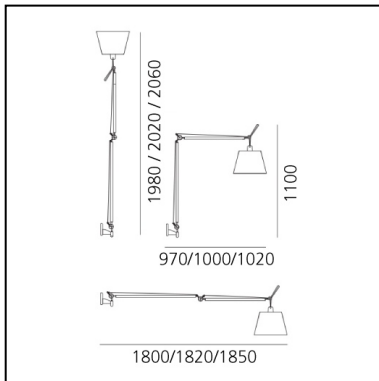

Tolomeo Mega Wall LED 2700K - with Dimmer on body lamp - Black - Body Lamp

Michele De Lucchi
Giancarlo Fassina

IP20    

LUMINAIRE

- Watt: **31W**
- Voltage: **220V-240V**
- Delivered lumens output: **1868lm**
- CCT: **2700K**
- Efficiency: **69%**
- Efficacy: **60.26lm/W**
- CRI: **90**
- Dimmer Typology: **Push button Dimmer**

Notes

With dimmer. Diffuser available in three sizes. Complete lamp consists of body lamp + accessories

DESCRIPTION

Cantilevered arms in polished aluminium; diffuser in black fabric on a plastic frame; wall support in polished aluminium. Diffuser adjustable in all directions. System of spring balancing.

PRODUCT CODE: 0761W30A

FEATURES

- Article Code: **0761W30A**
- Colour: **Black**
- Installation: **Wall**
- Material: **Fabric or satin or parchment paper, aluminum, steel**
- Series: **Design Collection**
- design by: **Michele De Lucchi, Giancarlo Fassina**

DIMENSIONS

- Height: **cm 110**

SOURCES INCLUDED

- Category: **Led**
- Number: **1**
- Watt: **31W**
- Color temperature (K): **2700K**
- CRI: **90**

Accessories

Parchment paper diffuser ø 360 mm 0780020A

Silk diffuser ø 360 mm 0781020A