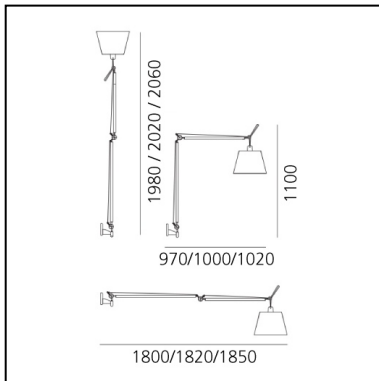

Tolomeo Mega Wall LED 2700K - with Dimmer on cable - Alluminium - Body Lamp

Michele De Lucchi
Giancarlo Fassina

IP20    

LUMINAIRE

- Watt: **31W**
- Voltage: **220V-240V**
- Delivered lumens output: **1868lm**
- CCT: **2700K**
- Efficiency: **69%**
- Efficacy: **60.26lm/W**
- CRI: **90**
- Dimmer Typology: **Push button Dimmer su cavo**

Notes

With dimmer. Diffuser available in three sizes. Complete lamp consists of body lamp + accessories

DESCRIPTION

Cantilevered arms in polished aluminium; diffuser in parchment paper on a plastic frame; wall support in polished aluminium. Diffuser adjustable in all directions. System of spring balancing.

PRODUCT CODE: 0762W10A

FEATURES

- Article Code: **0762W10A**
- Colour: **Alluminium**
- Installation: **Wall**
- Material: **Fabric or satin or parchment paper, aluminum, steel**
- Series: **Design Collection**
- design by: **Michele De Lucchi, Giancarlo Fassina**

DIMENSIONS

- Height: **cm 110**

SOURCES INCLUDED

- Category: **Led**
- Number: **1**
- Watt: **31W**
- Color temperature (K): **2700K**
- CRI: **90**

Accessories

Parchment paper diffuser ø 360 mm 0780020A

Silk diffuser ø 360 mm 0781020A