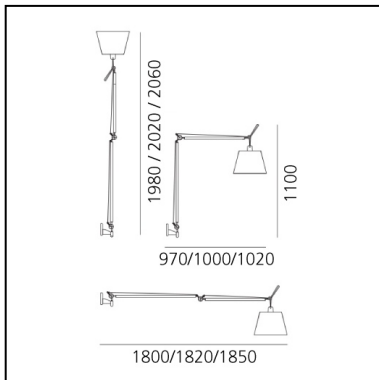

## LUMINAIRE

- Watt: **31W**
- Voltage: **220V-240V**
- Delivered lumens output: **1868lm**
- CCT: **2700K**
- Efficiency: **69%**
- Efficacy: **60.26lm/W**
- CRI: **90**
- Dimmer Typology: **Push button Dimmer su cavo**

## FEATURES

- Article Code: **0762W30A**
- Colour: **Black**
- Installation: **Wall**
- Material: **Fabric or satin or parchment paper, aluminum, steel**
- Series: **Design Collection**
- design by: **Michele De Lucchi, Giancarlo Fassina**

## DIMENSIONS

- Height: **cm 110**