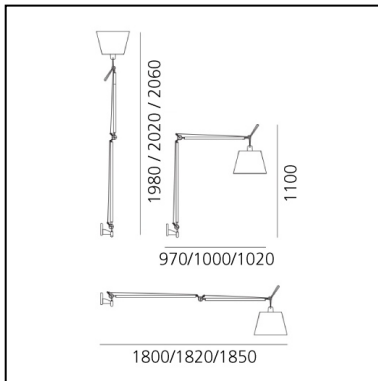

Tolomeo Mega Wall LED 3000K - with Dimmer on body lamp - Aluminium - Body Lamp

Michele De Lucchi
Giancarlo Fassina

IP20     

LUMINAIRE

- Watt: **31W**
- Voltage: **220V-240V**
- Delivered lumens output: **1693lm**
- CCT: **3000K**
- Efficiency: **58%**
- Efficacy: **54.61lm/W**
- CRI: **92**
- Dimmer Typology: **Push button Dimmer**

Notes

With dimmer. Diffuser available in three sizes. Complete lamp consists of body lamp + accessories

DESCRIPTION

Cantilevered arms in polished aluminium; diffuser in parchment paper on a plastic frame; wall support in polished aluminium. Diffuser adjustable in all directions. System of spring balancing.

PRODUCT CODE: 0761010A

FEATURES

- Article Code: **0761010A**
- Colour: **Alluminium**
- Installation: **Wall**
- Material: **Fabric or satin or parchment paper, aluminum, steel**
- Series: **Design Collection**
- design by: **Michele De Lucchi, Giancarlo Fassina**

DIMENSIONS

- Height: **cm 110**

SOURCES INCLUDED

- Category: **Led**
- Number: **1**
- Watt: **31W**
- Color temperature (K): **3000K**
- CRI: **90**

Accessories

Parchment paper diffuser ø 360 mm 0780020A

Silk diffuser ø 360 mm 0781020A