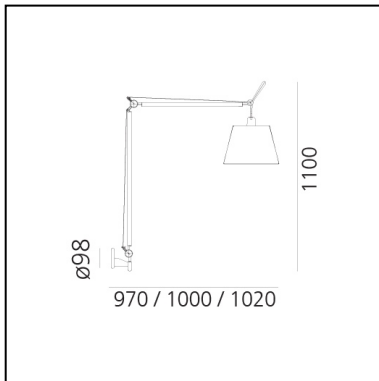

Tolomeo Mega Wall LED 3000K - with Dimmer on body lamp - Aluminium - Body Lamp

Michele De Lucchi
Giancarlo Fassina

IP20    

LUMINAIRE

- Watt: **31W**
- Voltage: **220V-240V**
- Delivered lumen output: **1693lm**
- CCT: **3000K**
- Efficiency: **58%**
- Efficacy: **54.61lm/W**
- CRI: **92**
- Dimmer Typology: **Push button Dimmer**

Notes

With dimmer. Diffuser available in three sizes. Complete lamp consists of body lamp + accessories

DESCRIPTION

Cantilevered arms in polished aluminium; diffuser in parchment paper on a plastic frame; wall support in polished aluminium. Diffuser adjustable in all directions. System of spring balancing.

FEATURES

- Product Code: **0761010A**
- Colour: **Alluminium**
- Installation: **Wall**
- Material: **Fabric or satin or parchment paper, aluminum, steel**
- Series: **Design Collection**
- design by: **Michele De Lucchi, Giancarlo Fassina**

DIMENSIONS

- Height: **1100 mm**

SOURCES INCLUDED

- Category: **Led**
- Number: **1**
- Watt: **31W**
- Color temperature (K): **3000K**
- CRI: **90**

Accessories

Parchment paper diffuser ø 360 mm 0780020A