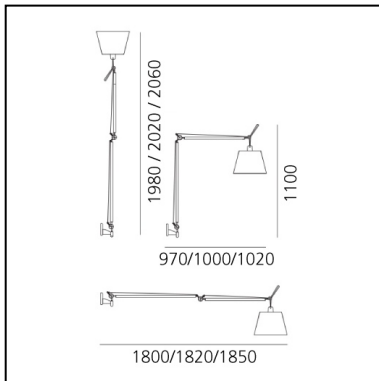

Tolomeo Mega Wall LED 3000K - with Dimmer on cable - Alluminium - Body Lamp

Michele De Lucchi
Giancarlo Fassina

IP20    

LUMINAIRE

- Watt: **31W**
- Voltage: **220V-240V**
- Delivered lumens output: **1894lm**
- CCT: **3000K**
- Efficiency: **65%**
- Efficacy: **61.1lm/W**
- CRI: **92**
- Dimmer Typology: **Push button Dimmer su cavo**

Notes

With dimmer. Diffuser available in three sizes. Complete lamp consists of body lamp + accessories

DESCRIPTION

Cantilevered arms in polished aluminium; diffuser in parchment paper on a plastic frame; wall support in polished aluminium. Diffuser adjustable in all directions. System of spring balancing.

PRODUCT CODE: 0762010A

FEATURES

- Article Code: **0762010A**
- Colour: **Alluminium**
- Installation: **Wall**
- Material: **Fabric or satin or parchment paper, aluminum, steel**
- Series: **Design Collection**
- design by: **Michele De Lucchi, Giancarlo Fassina**

DIMENSIONS

- Height: **cm 110**

SOURCES INCLUDED

- Category: **Led**
- Number: **1**
- Watt: **31W**
- Color temperature (K): **3000K**
- CRI: **90**

Accessories

Parchment paper diffuser ø 360 mm 0780020A

Silk diffuser ø 360 mm 0781020A