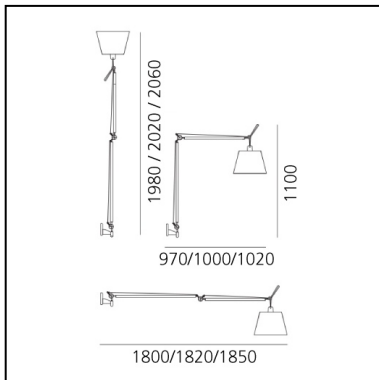

Tolomeo Mega Wall LED 3000K - with Dimmer on cable - Black - Body Lamp

Michele De Lucchi
Giancarlo Fassina

LUMINAIRE

- Watt: **31W**
- Voltage: **220V-240V**
- Delivered lumens output: **1914lm**
- CCT: **3000K**
- Efficiency: **66%**
- Efficacy: **61.76lm/W**
- CRI: **92**
- Dimmer Typology: **Push button Dimmer su cavo**

Notes

With dimmer. Diffuser available in three sizes. Complete lamp consists of body lamp + accessories

DESCRIPTION

Cantilevered arms in polished aluminium; diffuser in black fabric on a plastic frame; wall support in polished aluminium. Diffuser adjustable in all directions. System of spring balancing.

PRODUCT CODE: 0762030A

FEATURES

- Article Code: **0762030A**
- Colour: **Black**
- Installation: **Wall**
- Material: **Fabric or satin or parchment paper, aluminum, steel**
- Series: **Design Collection**
- design by: **Michele De Lucchi, Giancarlo Fassina**

DIMENSIONS

- Height: **cm 110**

SOURCES INCLUDED

- Category: **Led**
- Number: **1**
- Watt: **31W**
- Color temperature (K): **3000K**
- CRI: **90**

Accessories

Parchment paper diffuser ø 360 mm 0780020A

Silk diffuser ø 360 mm 0781020A