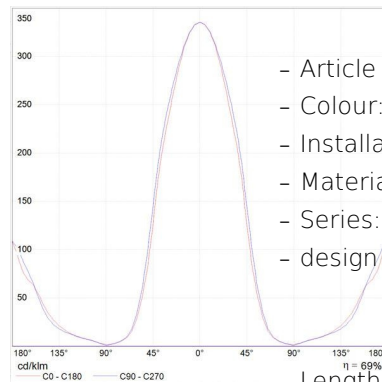

- Article Code: **A0436W00**
- Colour: **Aluminium**
- Installation: **Wall**
- Material: **Aluminium**
- Series: **Design Collection**
- design by: **Michele De Lucchi, Giancarlo Fassina**

LUMINAIRE

- Watt: **9W**
- Voltage: **100V-240V**
- Delivered lumens output: **461lm**
- CCT: **2700K**
- Efficiency: **63%**
- Efficacy: **51.17lm/W**
- CRI: **90**
- Dimmer Typology: **Microswitch Dimmer**

Notes

LED - with switch dimmer.

- Length: **cm 11**
- Height: **cm 20**
- Depth: **cm 20**
- Glow Wire Test: **750°**

SOURCES INCLUDED

- Category: **Led**
- Number: **1**
- Watt: **7W**
- Delivered lumens output: **676lm**
- Color temperature (K): **2700K**
- CRI: **90**
- Color Tolerance: **MacAdam 2SDCM**
- Efficacy: **99lm/W**
- Service Life: **50000-L90**