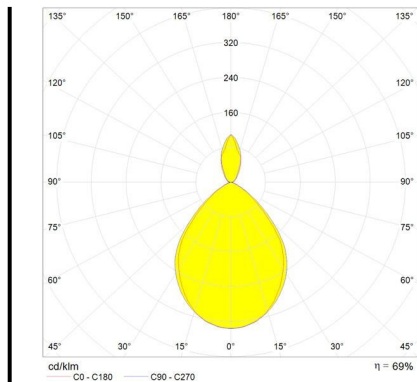

Tolomeo Micro Faretto LED - 2700K - with dimmable switch

Michele De Lucchi
Giancarlo Fassina

DESCRIPTION

Wall support in polished aluminium; diffuser in matt anodised aluminium.

PRODUCT CODE: A0436W00

- Article Code: **A0436W00**
- Colour: **Aluminium**
- Installation: **Wall**
- Material: **Aluminium**
- Series: **Design Collection**
- design by: **Michele De Lucchi, Giancarlo Fassina**

LUMINAIRE

- Watt: **9W**
- Voltage: **100V-240V**
- Delivered lumens output: **461lm**
- CCT: **2700K**
- Efficiency: **63%**
- Efficacy: **51.17lm/W**
- CRI: **90**
- Dimmer Typology: **Microswitch Dimmer**

Notes

LED - with switch dimmer.

- Length: **cm 11**
- Height: **cm 20**
- Depth: **cm 20**
- Glow Wire Test: **750°**

SOURCES INCLUDED

- Category: **Led**
- Number: **1**
- Watt: **7W**
- Delivered lumens output: **676lm**
- Color temperature (K): **2700K**
- CRI: **90**
- Color Tolerance: **MacAdam 2SDCM**
- Efficacy: **99lm/W**
- Service Life: **50000-L90**