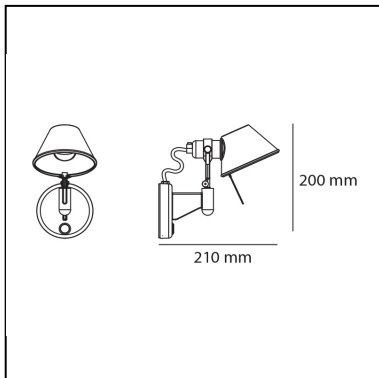

LUMINAIRE

- Watt: **7W**
- Voltage: **100V-240V**
- Delivered lumen output: **620lm**
- CCT: **2700K**
- Efficiency: **71%**
- Efficacy: **88.63lm/W**
- CRI: **90**
- Dimmer Typology: **Microswitch Dimmer**

Notes

LED - with switch dimmer.

DESCRIPTION

Wall support in polished aluminium; diffuser in matt anodised aluminium.

FEATURES

- Product Code: **A0436W00**
- Colour: **Aluminium**
- Installation: **Wall**
- Material: **Aluminium**
- Series: **Design Collection**
- design by: **Michele De Lucchi, Giancarlo Fassina**

DIMENSIONS

- Length: **110 mm**
- Height: **200 mm**
- Depth: **200 mm**
- Glow Wire Test: **750°**

SOURCES INCLUDED

- Category: **Led**
- Number: **1**
- Watt: **7W**
- Delivered lumen output: **676lm**
- Color temperature (K): **2700K**
- CRI: **90**
- Color Tolerance: **MacAdam 2SDCM**
- Efficacy: **99lm/W**
- Service Life: **50000-L90**