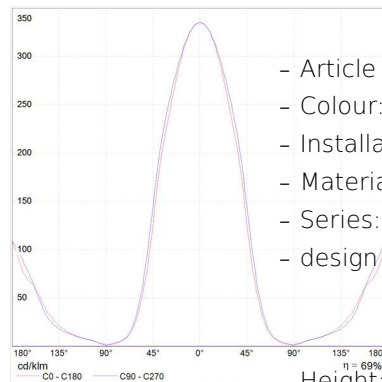

- Article Code: **A0435W00**
- Colour: **Aluminium**
- Installation: **Wall**
- Material: **Aluminium**
- Series: **Design Collection**
- design by: **Michele De Lucchi, Giancarlo Fassina**

- Height: **cm 20**
- Depth: **cm 20**
- Glow Wire Test: **750°**

LUMINAIRE

- Watt: **9W**
- Voltage: **220V-240V**
- Delivered lumens output: **461lm**
- CCT: **2700K**
- Efficiency: **63%**
- Efficacy: **51.17lm/W**
- CRI: **90**

SOURCES INCLUDED

- Category: **Led**
- Number: **1**
- Watt: **9W**
- Color temperature (K): **2700K**
- CRI: **90**