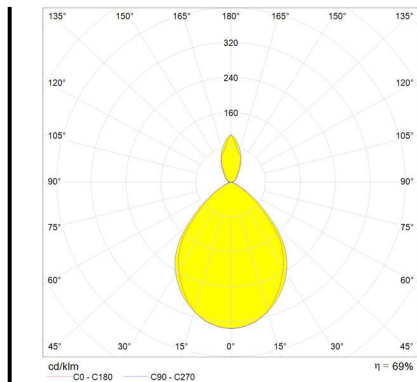

Tolomeo Micro Faretto LED - 2700K - without switch

Michele De Lucchi
Giancarlo Fassina

DESCRIPTION

Wall support in polished aluminum, diffuser in matt anodised aluminum.

PRODUCT CODE: **A0435W00**

- Article Code: **A0435W00**
- Colour: **Aluminium**
- Installation: **Wall**
- Material: **Aluminium**
- Series: **Design Collection**
- design by: **Michele De Lucchi, Giancarlo Fassina**

- Height: **cm 20**
- Depth: **cm 20**
- Glow Wire Test: **750°**

LUMINAIRE

- Watt: **9W**
- Voltage: **220V-240V**
- Delivered lumens output: **461lm**
- CCT: **2700K**
- Efficiency: **63%**
- Efficacy: **51.17lm/W**
- CRI: **90**

SOURCES INCLUDED

- Category: **Led**
- Number: **1**
- Watt: **9W**
- Color temperature (K): **2700K**
- CRI: **90**