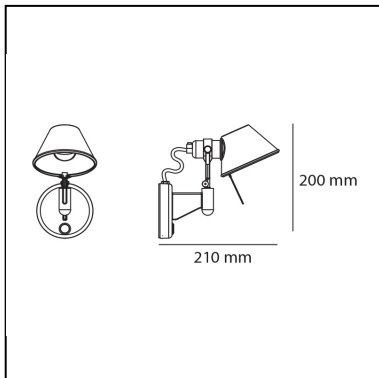

Tolomeo Micro Faretto LED - 2700K - without switch

Michele De Lucchi
Giancarlo Fassina

IP20   EAC 

LUMINAIRE

- Watt: **6W**
- Voltage: **220V-240V**
- Delivered lumen output: **620lm**
- CCT: **2700K**
- Efficiency: **71%**
- Efficacy: **103.41lm/W**
- CRI: **90**

DESCRIPTION

Wall support in polished aluminum, diffuser in matt anodised aluminum.

FEATURES

- Product Code: **A0435W00**
- Colour: **Aluminium**
- Installation: **Wall**
- Material: **Aluminium**
- Series: **Design Collection**
- design by: **Michele De Lucchi, Giancarlo Fassina**

DIMENSIONS

- Height: **200 mm**
- Depth: **200 mm**
- Glow Wire Test: **750°**

SOURCES INCLUDED

- Category: **Led**
- Number: **1**
- Watt: **9W**
- Color temperature (K): **2700K**
- CRI: **90**