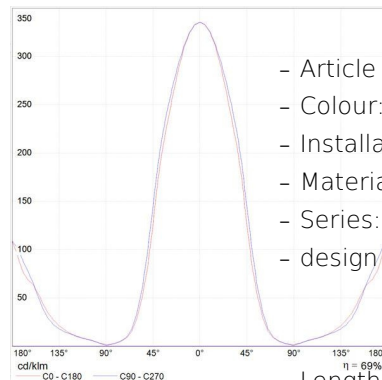

- Article Code: **A043600**
- Colour: **Aluminium**
- Installation: **Wall**
- Material: **Aluminium**
- Series: **Design Collection**
- design by: **Michele De Lucchi, Giancarlo Fassina**

LUMINAIRE

- Watt: **9W**
- Voltage: **100V-240V**
- Delivered lumens output: **491lm**
- CCT: **3000K**
- Efficiency: **63%**
- Efficacy: **54.52lm/W**
- CRI: **90**
- Dimmer Typology: **Microswitch Dimmer**

Notes

LED - with switch dimmer.

- Length: **cm 11**
- Height: **cm 20**
- Depth: **cm 20**
- Glow Wire Test: **750°**

SOURCES INCLUDED

- Category: **Led**
- Number: **1**
- Watt: **7W**
- Delivered lumens output: **676lm**
- Color temperature (K): **3000K**
- CRI: **90**
- Color Tolerance: **MacAdam 2SDCM**
- Efficacy: **99lm/W**
- Service Life: **50000-L90**