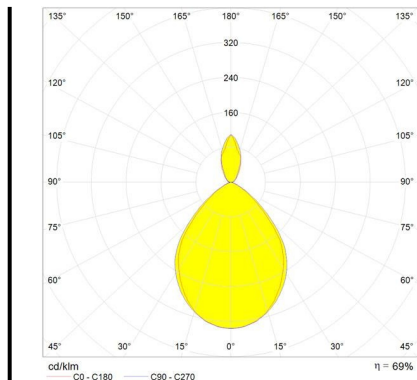

Tolomeo Micro Faretto LED - 3000K - with dimmable switch

Michele De Lucchi
Giancarlo Fassina

DESCRIPTION

Wall support in polished aluminium; diffuser in matt anodised aluminium.

PRODUCT CODE: A043600

- Article Code: **A043600**
- Colour: **Aluminium**
- Installation: **Wall**
- Material: **Aluminium**
- Series: **Design Collection**
- design by: **Michele De Lucchi, Giancarlo Fassina**

LUMINAIRE

- Watt: **9W**
- Voltage: **100V-240V**
- Delivered lumens output: **491lm**
- CCT: **3000K**
- Efficiency: **63%**
- Efficacy: **54.52lm/W**
- CRI: **90**
- Dimmer Typology: **Microswitch Dimmer**

Notes

LED - with switch dimmer.

- Length: **cm 11**
- Height: **cm 20**
- Depth: **cm 20**
- Glow Wire Test: **750°**

SOURCES INCLUDED

- Category: **Led**
- Number: **1**
- Watt: **7W**
- Delivered lumens output: **676lm**
- Color temperature (K): **3000K**
- CRI: **90**
- Color Tolerance: **MacAdam 2SDCM**
- Efficacy: **99lm/W**
- Service Life: **50000-L90**