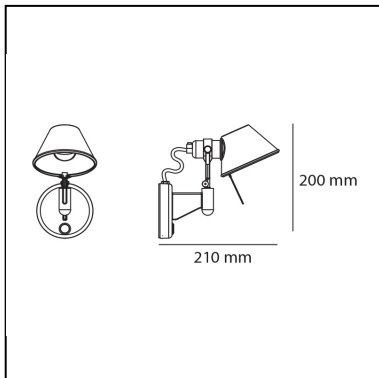

Tolomeo Micro Faretto LED - 3000K - with dimmable switch

Michele De Lucchi
Giancarlo Fassina

IP20    

LUMINAIRE

- Watt: **7W**
- Voltage: **100V-240V**
- Delivered lumen output: **648lm**
- CCT: **3000K**
- Efficiency: **71%**
- Efficacy: **92.60lm/W**
- CRI: **90**
- Dimmer Typology: **Microswitch Dimmer**

Notes

LED - with switch dimmer.

DESCRIPTION

Wall support in polished aluminium; diffuser in matt anodised aluminium.

FEATURES

- Product Code: **A043600**
- Colour: **Aluminium**
- Installation: **Wall**
- Material: **Aluminium**
- Series: **Design Collection**
- design by: **Michele De Lucchi, Giancarlo Fassina**

DIMENSIONS

- Length: **110 mm**
- Height: **200 mm**
- Depth: **200 mm**
- Glow Wire Test: **750°**

SOURCES INCLUDED

- Category: **Led**
- Number: **1**
- Watt: **7W**
- Delivered lumen output: **676lm**
- Color temperature (K): **3000K**
- CRI: **90**
- Color Tolerance: **MacAdam 2SDCM**
- Efficacy: **99lm/W**
- Service Life: **50000-L90**