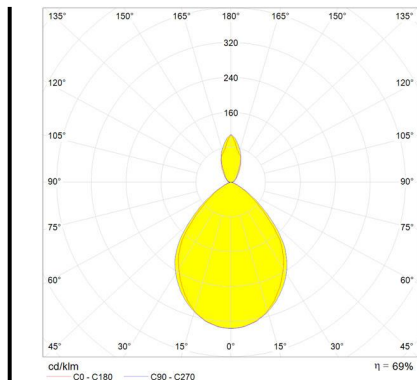

## DESCRIPTION

Wall support in polished aluminum, diffuser in matt anodised aluminum.

**PRODUCT CODE: A043500**

- Article Code: **A043500**
- Colour: **Aluminium**
- Installation: **Wall**
- Material: **Aluminium**
- Series: **Design Collection**
- design by: **Michele De Lucchi, Giancarlo Fassina**

- Height: **cm 20**
- Depth: **cm 20**
- Glow Wire Test: **750°**

## LUMINAIRE

- Watt: **9W**
- Voltage: **220V-240V**
- Delivered lumens output: **491lm**
- CCT: **3000K**
- Efficiency: **63%**
- Efficacy: **54.52lm/W**
- CRI: **90**

## SOURCES INCLUDED

- Category: **Led**
- Number: **1**
- Watt: **9W**
- Color temperature (K): **3000K**
- CRI: **90**