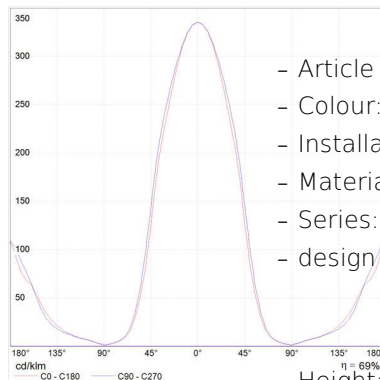

- Article Code: **A043500**
- Colour: **Aluminium**
- Installation: **Wall**
- Material: **Aluminium**
- Series: **Design Collection**
- design by: **Michele De Lucchi, Giancarlo Fassina**

- Height: **cm 20**
- Depth: **cm 20**
- Glow Wire Test: **750°**

LUMINAIRE

- Watt: **9W**
- Voltage: **220V-240V**
- Delivered lumens output: **491lm**
- CCT: **3000K**
- Efficiency: **63%**
- Efficacy: **54.52lm/W**
- CRI: **90**

SOURCES INCLUDED

- Category: **Led**
- Number: **1**
- Watt: **9W**
- Color temperature (K): **3000K**
- CRI: **90**