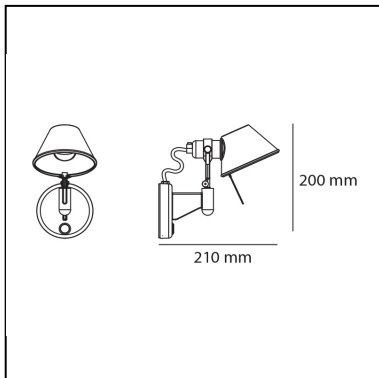

Tolomeo Micro Faretto LED - 3000K - without switch

Michele De Lucchi
Giancarlo Fassina

IP20   EAC 

LUMINAIRE

- Watt: **6W**
- Voltage: **220V-240V**
- Delivered lumen output: **648lm**
- CCT: **3000K**
- Efficiency: **71%**
- Efficacy: **108.04lm/W**
- CRI: **90**

DESCRIPTION

Wall support in polished aluminum, diffuser in matt anodised aluminum.

FEATURES

- Product Code: **A043500**
- Colour: **Aluminium**
- Installation: **Wall**
- Material: **Aluminium**
- Series: **Design Collection**
- design by: **Michele De Lucchi, Giancarlo Fassina**

DIMENSIONS

- Height: **200 mm**
- Depth: **200 mm**
- Glow Wire Test: **750°**

SOURCES INCLUDED

- Category: **Led**
- Number: **1**
- Watt: **9W**
- Color temperature (K): **3000K**
- CRI: **90**