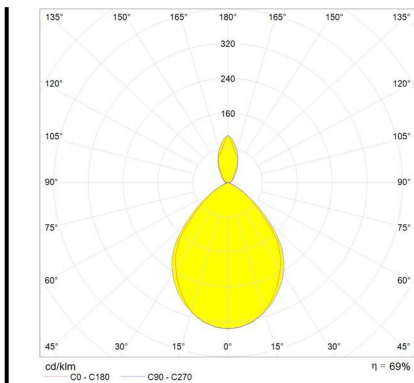

Tolomeo Micro Faretto - with switch

Michele De Lucchi
Giancarlo Fassina

DESCRIPTION

Wall support in polished aluminium; diffuser in matt anodised aluminium.

PRODUCT CODE: A044050

- Article Code: **A044050**
- Colour: **Aluminium**
- Installation: **Wall**
- Material: **Aluminium**
- Series: **Design Collection**
- design by: **Michele De Lucchi, Giancarlo Fassina**

- Height: **cm 20**
- Depth: **cm 20**

LUMINAIRE

- Watt: **40W**
- Voltage: **220V-240V**
- Delivered lumens output: **244lm**
- Efficiency: **57%**
- Efficacy: **6.1lm/W**
- CRI: **100**

Notes

Possibility to mount LED source on E14 Socket

NOT INCLUDED SOURCES

- Category: **HALO**
- Number: **1**
- Lbs: **Qt26**
- Watt: **46W**
- Socket: **E14**
- Color Rendering: **1a**
- Color temperature (K): **3000K**

ALTERNATIVE SOURCES

- Category: **LED RETROFIT**
- Number: **1**
- Watt: **6W**
- Delivered lumens output: **470lm**
- Socket: **E14**