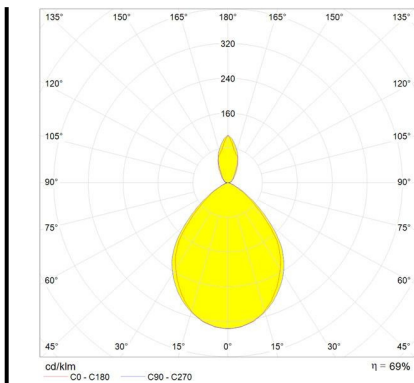

Tolomeo Micro Faretto - without switch

Michele De Lucchi
Giancarlo Fassina

DESCRIPTION

Wall support in polished aluminium; diffuser in matt anodised aluminium.

PRODUCT CODE: A010750

- Article Code: **A010750**
- Colour: **Aluminium**
- Installation: **Wall**
- Material: **Aluminium**
- Series: **Design Collection**
- design by: **Michele De Lucchi, Giancarlo Fassina**

- Height: **cm 20**
- Depth: **cm 20**

LUMINAIRE

- Watt: **40W**
- Voltage: **220V-240V**
- Delivered lumens output: **244lm**
- Efficiency: **57%**
- Efficacy: **6.1lm/W**
- CRI: **100**

Notes

Possibility to mount LED source on E14 Socket

NOT INCLUDED SOURCES

- Category: **HALO**
- Number: **1**
- Lbs: **Qt26**
- Watt: **46W**
- Socket: **E14**
- Color Rendering: **1a**
- Color temperature (K): **3000K**

ALTERNATIVE SOURCES

- Category: **LED RETROFIT**
- Number: **1**
- Watt: **6W**
- Delivered lumens output: **470lm**
- Socket: **E14**