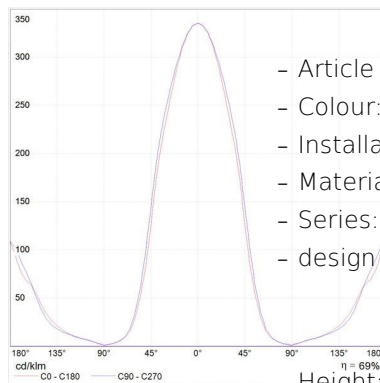

- Article Code: **A010750**
- Colour: **Aluminium**
- Installation: **Wall**
- Material: **Aluminium**
- Series: **Design Collection**
- design by: **Michele De Lucchi, Giancarlo Fassina**

- Height: **cm 20**
- Depth: **cm 20**

LUMINAIRE

- Watt: **40W**
- Voltage: **220V-240V**
- Delivered lumens output: **244lm**
- Efficiency: **57%**
- Efficacy: **6.1lm/W**
- CRI: **100**

Notes

Possibility to mount LED source on E14 Socket

NOT INCLUDED SOURCES

- Category: **HALO**
- Number: **1**
- Lbs: **Qt26**
- Watt: **46W**
- Socket: **E14**
- Color Rendering: **1a**
- Color temperature (K): **3000K**

ALTERNATIVE SOURCES

- Category: **LED RETROFIT**
- Number: **1**
- Watt: **6W**
- Delivered lumens output: **470lm**
- Socket: **E14**