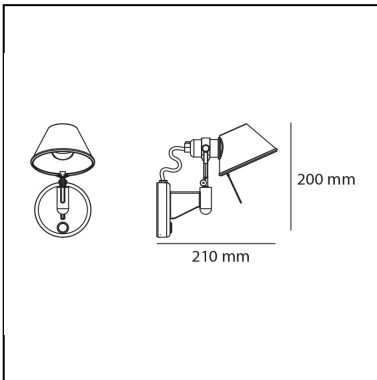

Tolomeo Micro Faretto - without switch

Michele De Lucchi
Giancarlo Fassina

DESCRIPTION

Wall support in polished aluminium; diffuser in matt anodised aluminium.

FEATURES

- Product Code: **A010750**
- Colour: **Aluminium**
- Installation: **Wall**
- Material: **Aluminium**
- Series: **Design Collection**
- design by: **Michele De Lucchi, Giancarlo Fassina**

DIMENSIONS

- Height: **200 mm**
- Depth: **200 mm**

SOURCES NOT INCLUDED

- Category: **LED RETROFIT**
- Number: **1**
- Watt: **6W**
- Socket: **E14**

LUMINAIRE

- Watt: **5W**
- Voltage: **220V-240V**
- Delivered lumen output: **267lm**
- Efficiency: **57%**
- Efficacy: **53.33lm/W**
- CRI: **80**

Notes

Possibility to mount LED source on E14 Socket