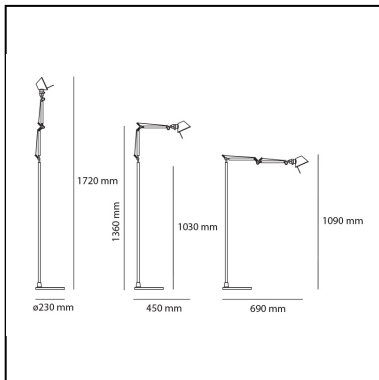

Tolomeo Micro Floor - Aluminium - Body Lamp

Michele De Lucchi
Giancarlo Fassina

IP20     

LUMINAIRE

- Watt: **40W**
- Voltage: **220V-240V**
- Delivered lumens output: **244lm**
- Efficiency: **57%**
- Efficacy: **6.1lm/W**
- CRI: **100**

Notes

Possibility to mount LED source on E14 Socket. Complete lamp consists of body lamp + accessories

DESCRIPTION

The code is referred to the body lamp only

PRODUCT CODE: A010900

FEATURES

- Article Code: **A010900**
- Colour: **Aluminium**
- Installation: **Floor**
- Material: **Aluminium, steel**
- Series: **Design Collection**
- design by: **Michele De Lucchi, Giancarlo Fassina**

DIMENSIONS

- Height: **cm 109**
- Base Diameter: **cm 23**
- Max Extension Height: **cm 172**
- Max Extension Length: **cm 69**
- Impact Resistance: **N/D**
- Glow Wire Test: **N/D°**

NOT INCLUDED SOURCES

- Category: **HALO**
- Number: **1**
- Lbs: **Qt26**
- Watt: **46W**
- Socket: **E14**
- Color Rendering: **1a**
- Color temperature (K): **3000K**

ALTERNATIVE SOURCES

- Category: **LED RETROFIT**
- Number: **1**
- Watt: **4W**
- Socket: **E14**