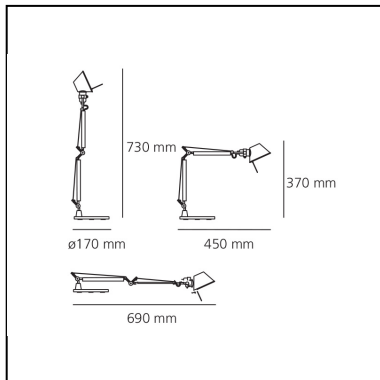

Tolomeo Micro Gold - Body Lamp + Base

Michele De Lucchi
Giancarlo Fassina

IP20    

LUMINAIRE

- Watt: **40W**
- Voltage: **220V-240V**
- Delivered lumens output: **244lm**
- Efficiency: **57%**
- Efficacy: **6.1lm/W**
- CRI: **100**

Notes

Interchangeable support: table base, clamp, desk fixed support and twin support that allows two independent lamp units to be fitted. Possibility to mount LED source on E14 Socket

DESCRIPTION

Base and cantilevered arms in polished aluminium; diffuser in anodised aluminium; joints and supports in polished aluminium. System of spring balancing.

PRODUCT CODE: 0011860A

FEATURES

- Article Code: **0011860A**
- Colour: **Gold**
- Installation: **Table**
- Material: **Aluminium, steel**
- Series: **Design Collection**
- design by: **Michele De Lucchi, Giancarlo Fassina**

DIMENSIONS

- Length: **cm 45**
- Height: **cm 37**
- Base Diameter: **cm 17**
- Max Extension Height: **cm 73**
- Max Extension Length: **cm 69**
- Impact Resistance: **N/D**
- Glow Wire Test: **N/D°**