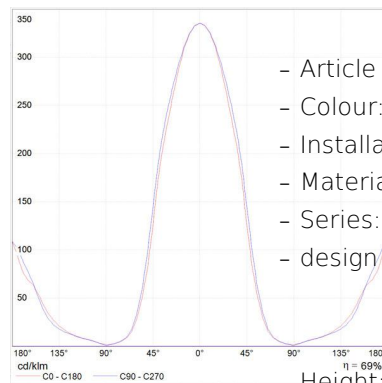

- Article Code: **A0438W00**
- Colour: **Aluminium**
- Installation: **Wall**
- Material: **Aluminium, steel**
- Series: **Design Collection**
- design by: **Michele De Lucchi, Giancarlo Fassina**

- Height: **cm 20**
- Depth: **cm 16**

LUMINAIRE

- Power Supply: **Electronic Dimmable Remote**
- Trasformer availability: **Remote**
- Watt: **9W**
- Voltage: **24V**
- Delivered lumens output: **461lm**
- CCT: **2700K**
- Efficiency: **63%**
- Efficacy: **51.17lm/W**
- CRI: **90**
- Dimmer Typology: **Microswitch Dimmer**

SOURCES INCLUDED

- Category: **Led**
- Number: **1**
- Watt: **9W**
- Color temperature (K): **2700K**
- CRI: **90**