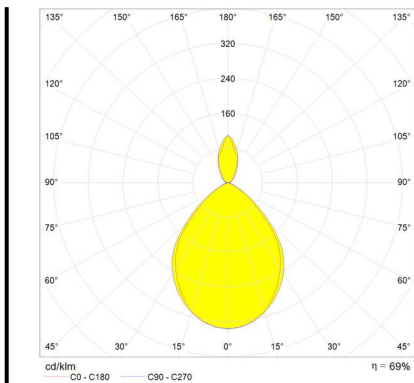

Tolomeo Micro Pinza LED - 2700K

Michele De Lucchi
Giancarlo Fassina

DESCRIPTION

Support in polished aluminium, diffuser in matt anodised aluminium; steel pincer grip.

PRODUCT CODE: A0438W00

- Article Code: **A0438W00**
- Colour: **Aluminium**
- Installation: **Wall**
- Material: **Aluminium, steel**
- Series: **Design Collection**
- design by: **Michele De Lucchi, Giancarlo Fassina**

- Height: **cm 20**
- Depth: **cm 16**

LUMINAIRE

- Power Supply: **Electronic Dimmable Remote**
- Trasformer availability: **Remote**
- Watt: **9W**
- Voltage: **24V**
- Delivered lumens output: **461lm**
- CCT: **2700K**
- Efficiency: **63%**
- Efficacy: **51.17lm/W**
- CRI: **90**
- Dimmer Typology: **Microswitch Dimmer**

SOURCES INCLUDED

- Category: **Led**
- Number: **1**
- Watt: **9W**
- Color temperature (K): **2700K**
- CRI: **90**